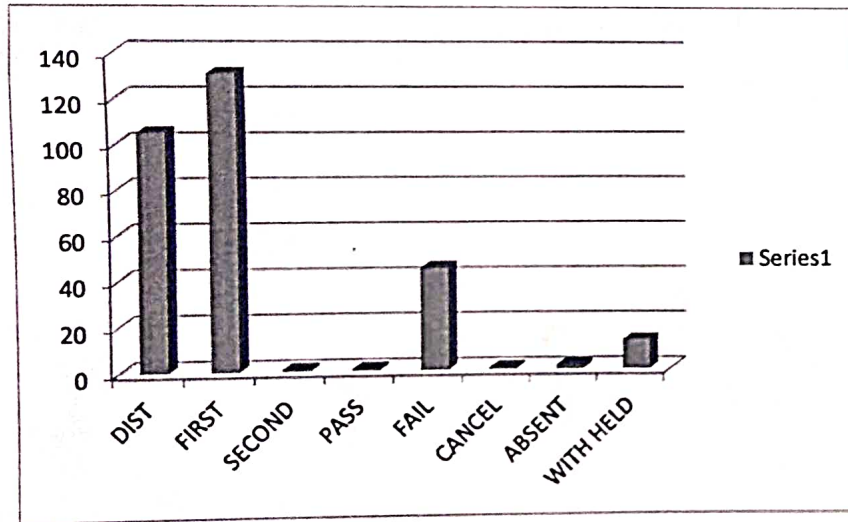

G.D. MODI COLLEGE OF ARTS, PALANPUR

RESULT (M.A. SEM-4)

YEAR: 2020-21

YEAR	DIST	PER. %	FIRST	PER. %	SECOND	PER. %	PASS	PER. %	FAIL	PER. %	CANCEL	PER. %	ABSENT	PER. %	WITH HELD	PER. %	TOTAL	PASS TOTAL	TOTAL PASS PER. %	
2020-21	105	35	131	44	1	0	1	0	45	15	1	0	2	1	13	4	299	251	84	

2020-21

Principal
G. D. Modi College of Arts
PALANPUR-385001