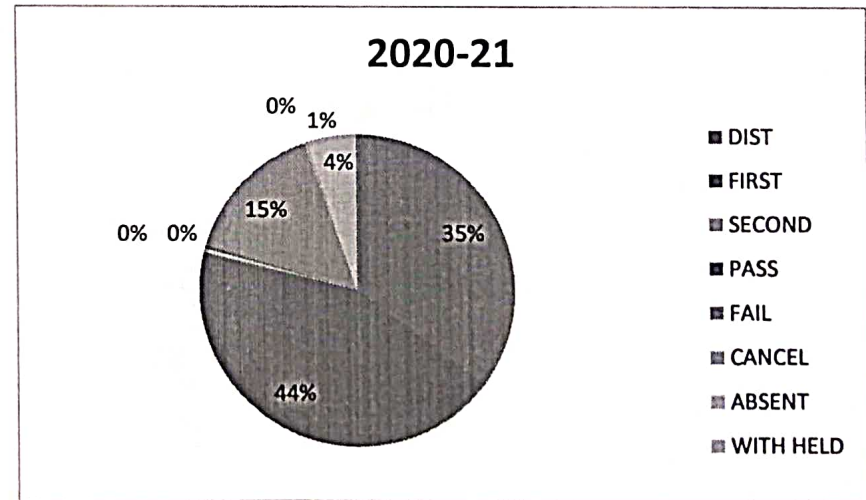

G.D. MODI COLLEGE OF ARTS, PALANPUR

RESULT (M.A. SEM-4)

YEAR: 2020-21

YEAR	DIST	PER. %	FIRST	PER. %	SECOND	PER. %	PASS	PER. %	FAIL	PER. %	CANCEL	PER. %	ABSENT	PER. %	WITH HELD	PER. %	TOTAL	PASS TOTAL	TOTAL PASS PER. %	
2020-21	105	35	131	44	1	0	1	0	45	15	1	0	2	1	13	4	299	251	84	

2020-21

Principal
G. D. Modi College of Arts
PALANPUR-385001