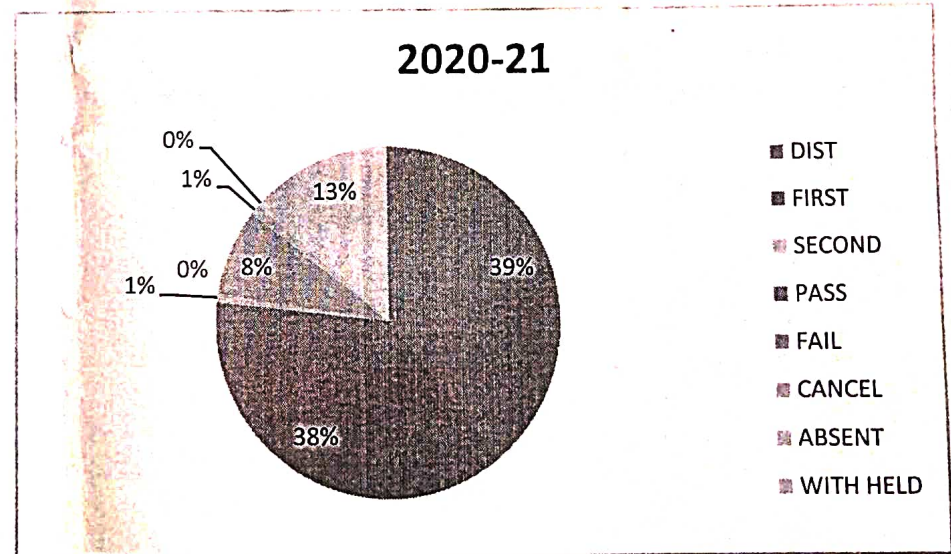

G.D. MODI COLLEGE OF ARTS, PALANPUR

RESULT (B.A. SEM-6)

YEAR: 2020-21

YEAR	DIST	PER. %	FIRST	PER. %	SECOND	PER. %	PASS	PER. %	FAIL	PER. %	CANCEL	PER. %	ABSENT	PER. %	WITH HELD	PER. %	TOTAL	PASS TOTAL	TOTAL PASS PER. %	
2020-21	238	39.1	230	38	5	0.82	0	0	48	7.88	6	0.99	4	0.66	78	12.8	609	551	90	

2020-21

Principal
G. D. Modi College of Arts
PALANPUR-385001